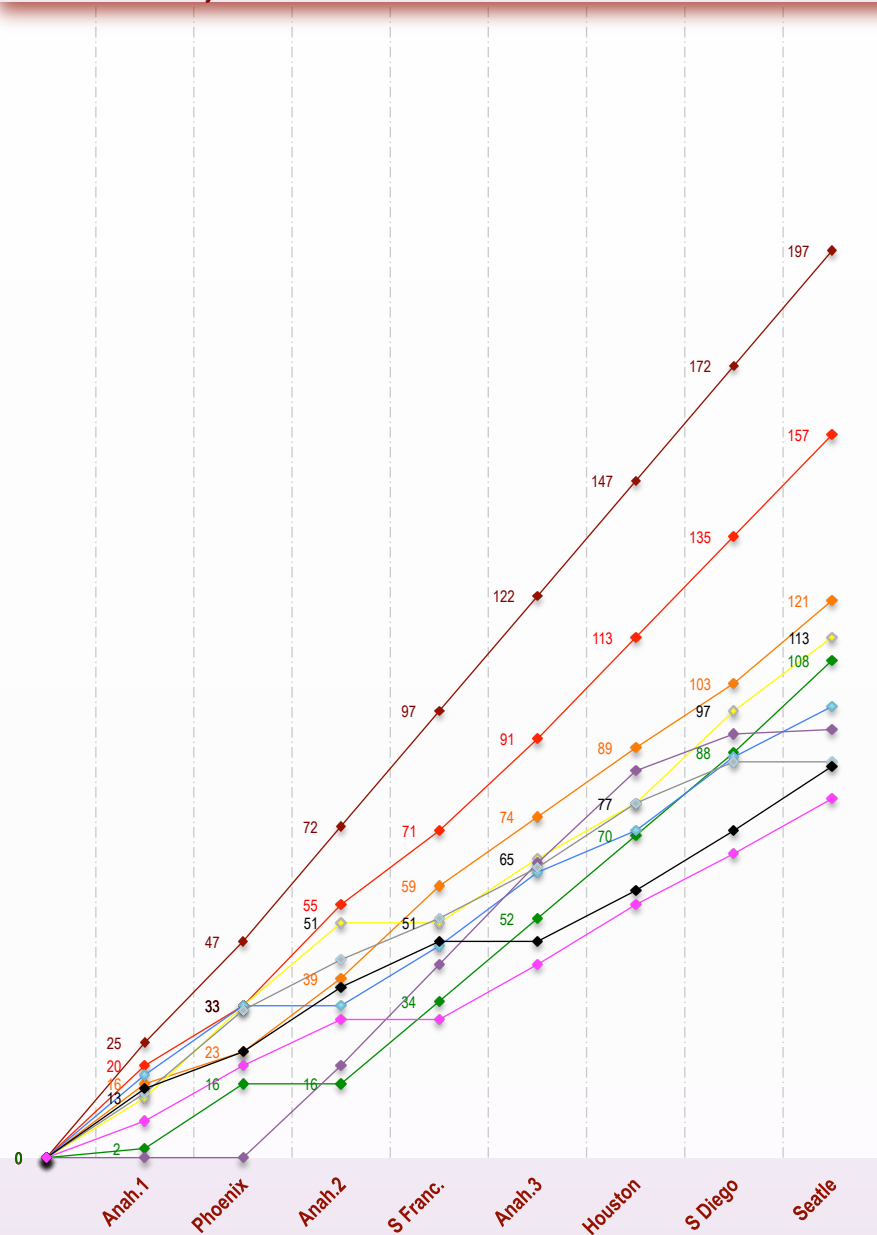

Championnat AMA - Sx Lites W - Top 10

- —●— VILLOPOTO Ryan
- —●— LAWRENCE Jason
- —●— WEIMER Jake
- —●— GOSSELAAR Christopher
- —●— HILL Joshua
- —●— HANSEN Joshua
- —●— GRANT Joshua
- —●— LEMOINE Matthew
- —●— ADAMS Troy
- —●— CUNNINGHAM Kyle